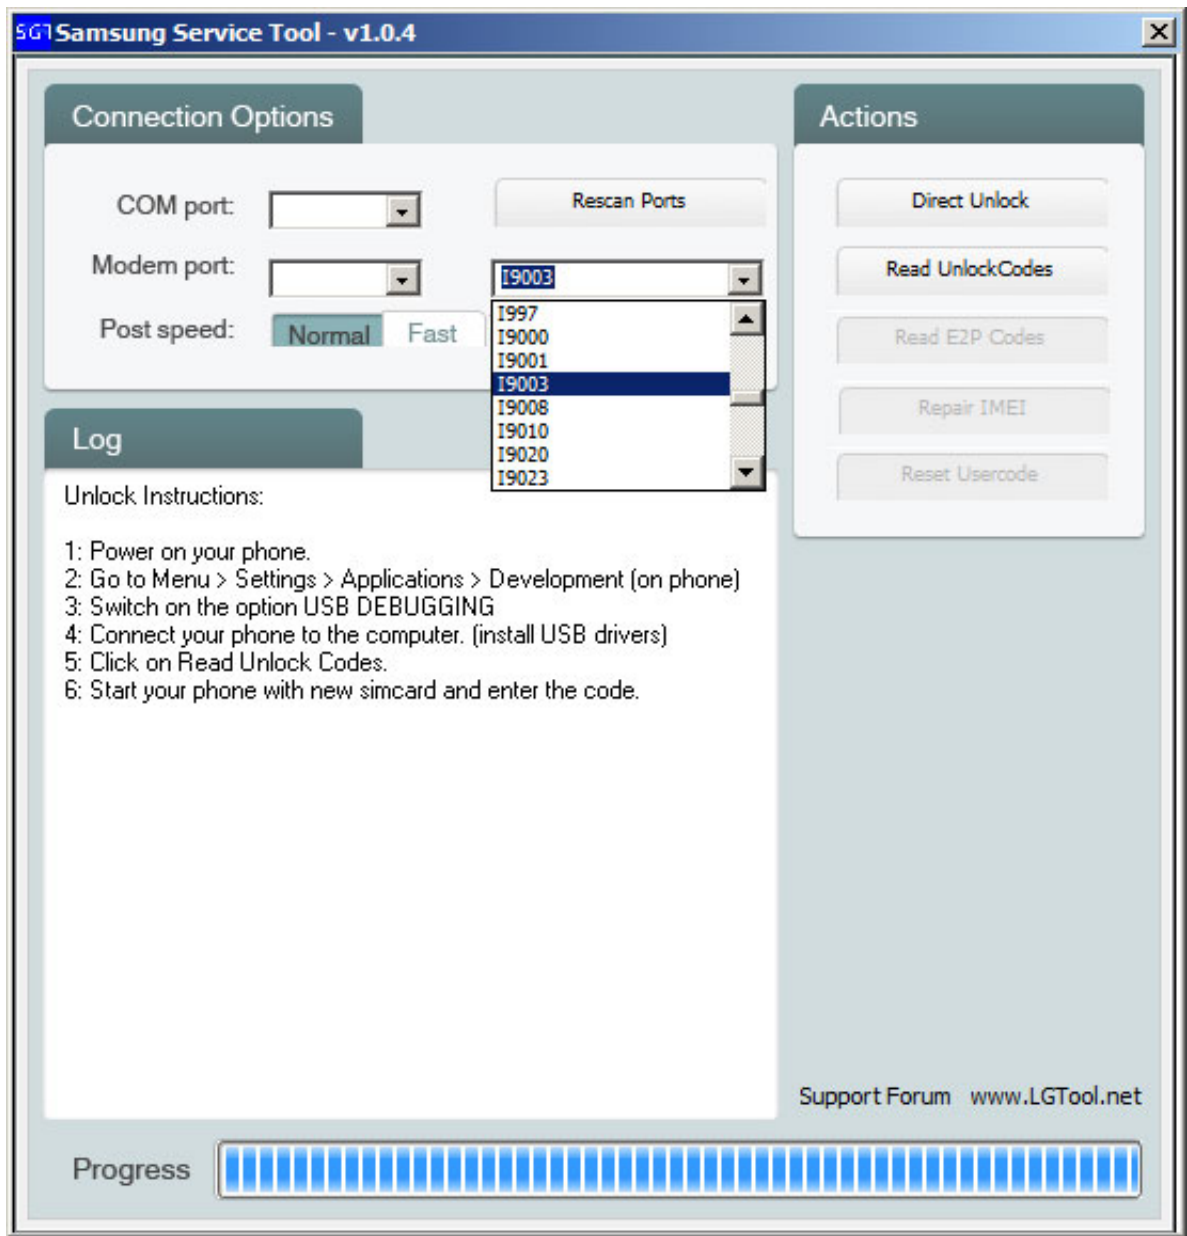

Download from
Dreamstime.com

This watermarked comp image is for previewing purposes only.

ID 35103813

© Yulia Gapeenko | Dreamstime.com

[Semc S1 Unlock Tool 13](#)

[Semic S1 Unlock Tool 13](#)

Download from
Dreamstime.com